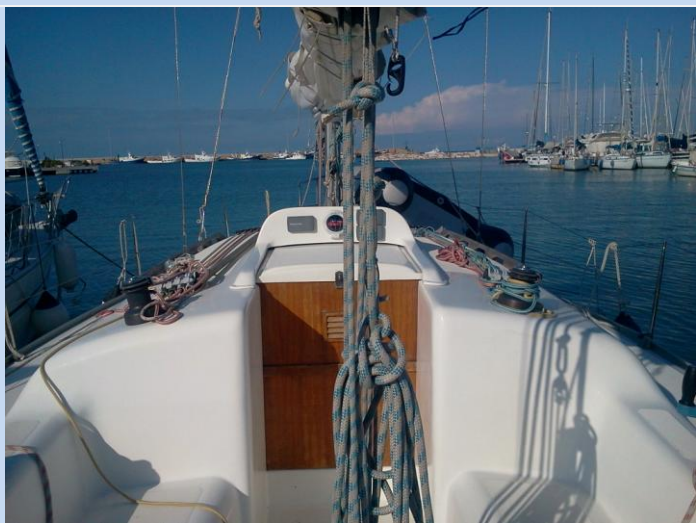

Fortek srl

Via Fisaletti, snc (c/o darsena turistica)
63074 SAN BENEDETTO DEL TRONTO (AP)
Tel e fax 0735/591248 nautica@forteksrl.com